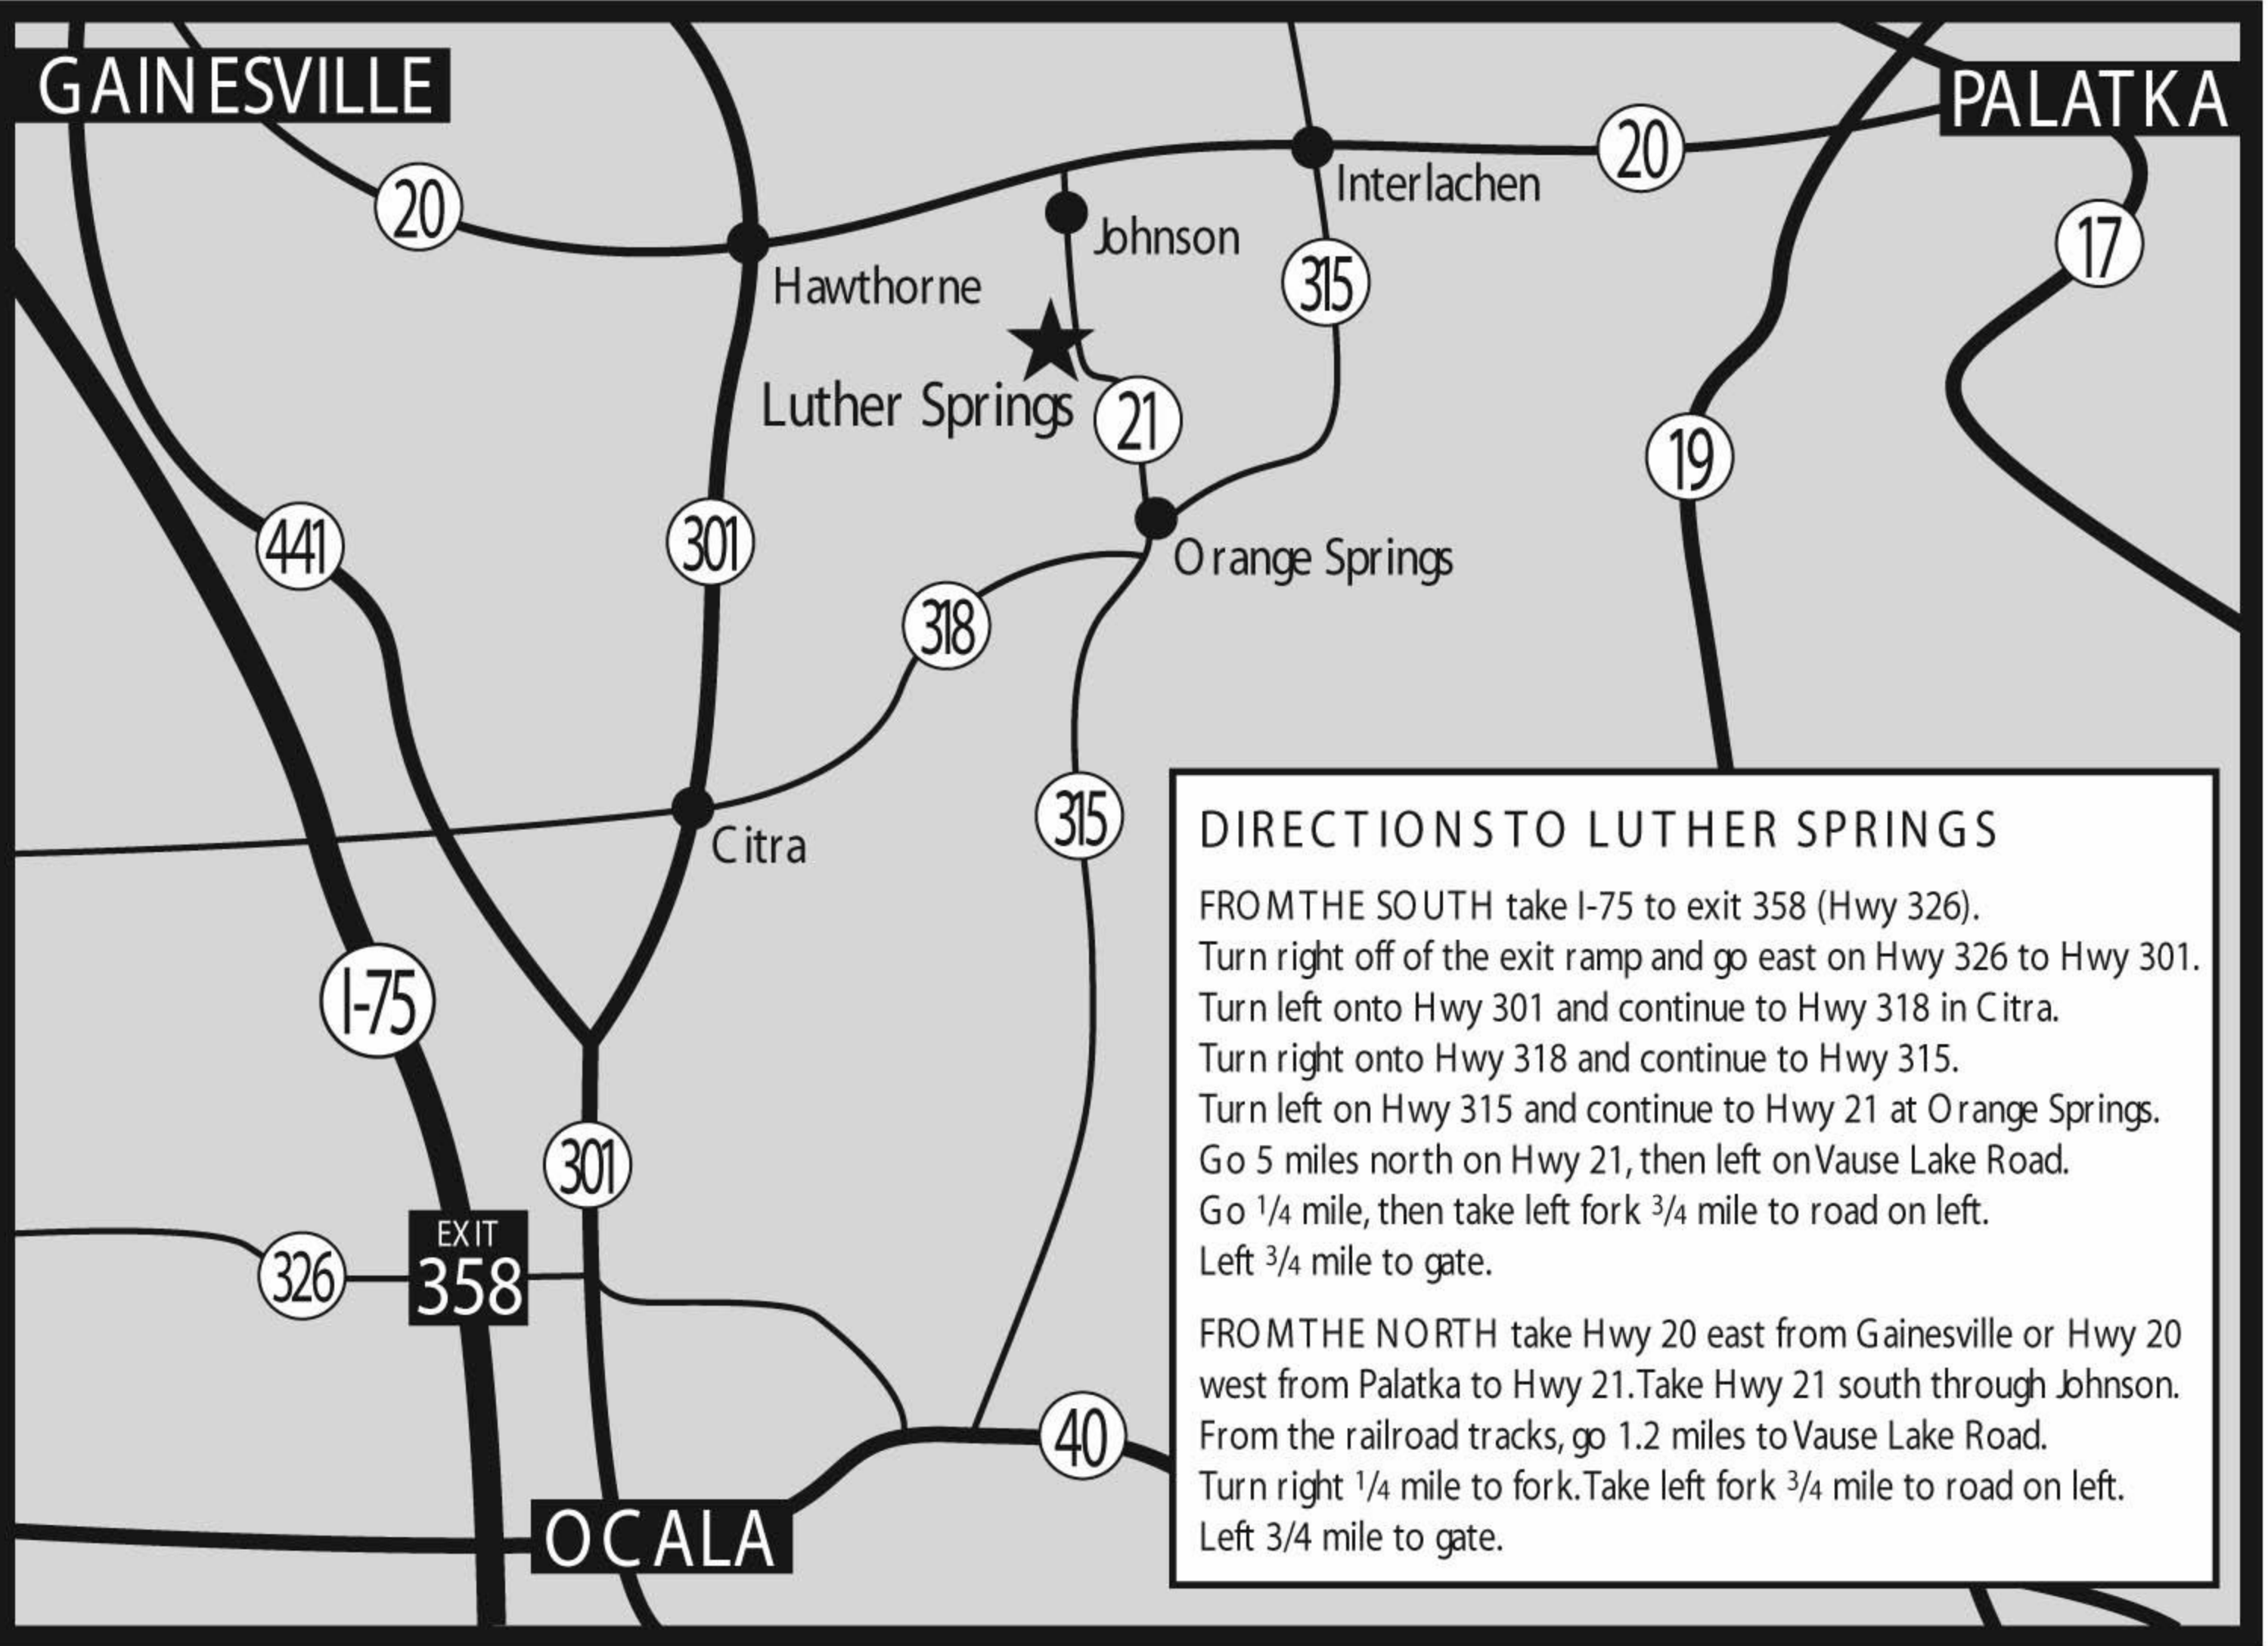

**GAINESVILLE**

**PALATKA**

**DIRECTIONS TO LUTHER SPRINGS**

FROM THE SOUTH take I-75 to exit 358 (Hwy 326). Turn right off of the exit ramp and go east on Hwy 326 to Hwy 301. Turn left onto Hwy 301 and continue to Hwy 318 in Citra. Turn right onto Hwy 318 and continue to Hwy 315. Turn left on Hwy 315 and continue to Hwy 21 at Orange Springs. Go 5 miles north on Hwy 21, then left on Vause Lake Road. Go 1/4 mile, then take left fork 3/4 mile to road on left. Left 3/4 mile to gate.

FROM THE NORTH take Hwy 20 east from Gainesville or Hwy 20 west from Palatka to Hwy 21. Take Hwy 21 south through Johnson. From the railroad tracks, go 1.2 miles to Vause Lake Road. Turn right 1/4 mile to fork. Take left fork 3/4 mile to road on left. Left 3/4 mile to gate.